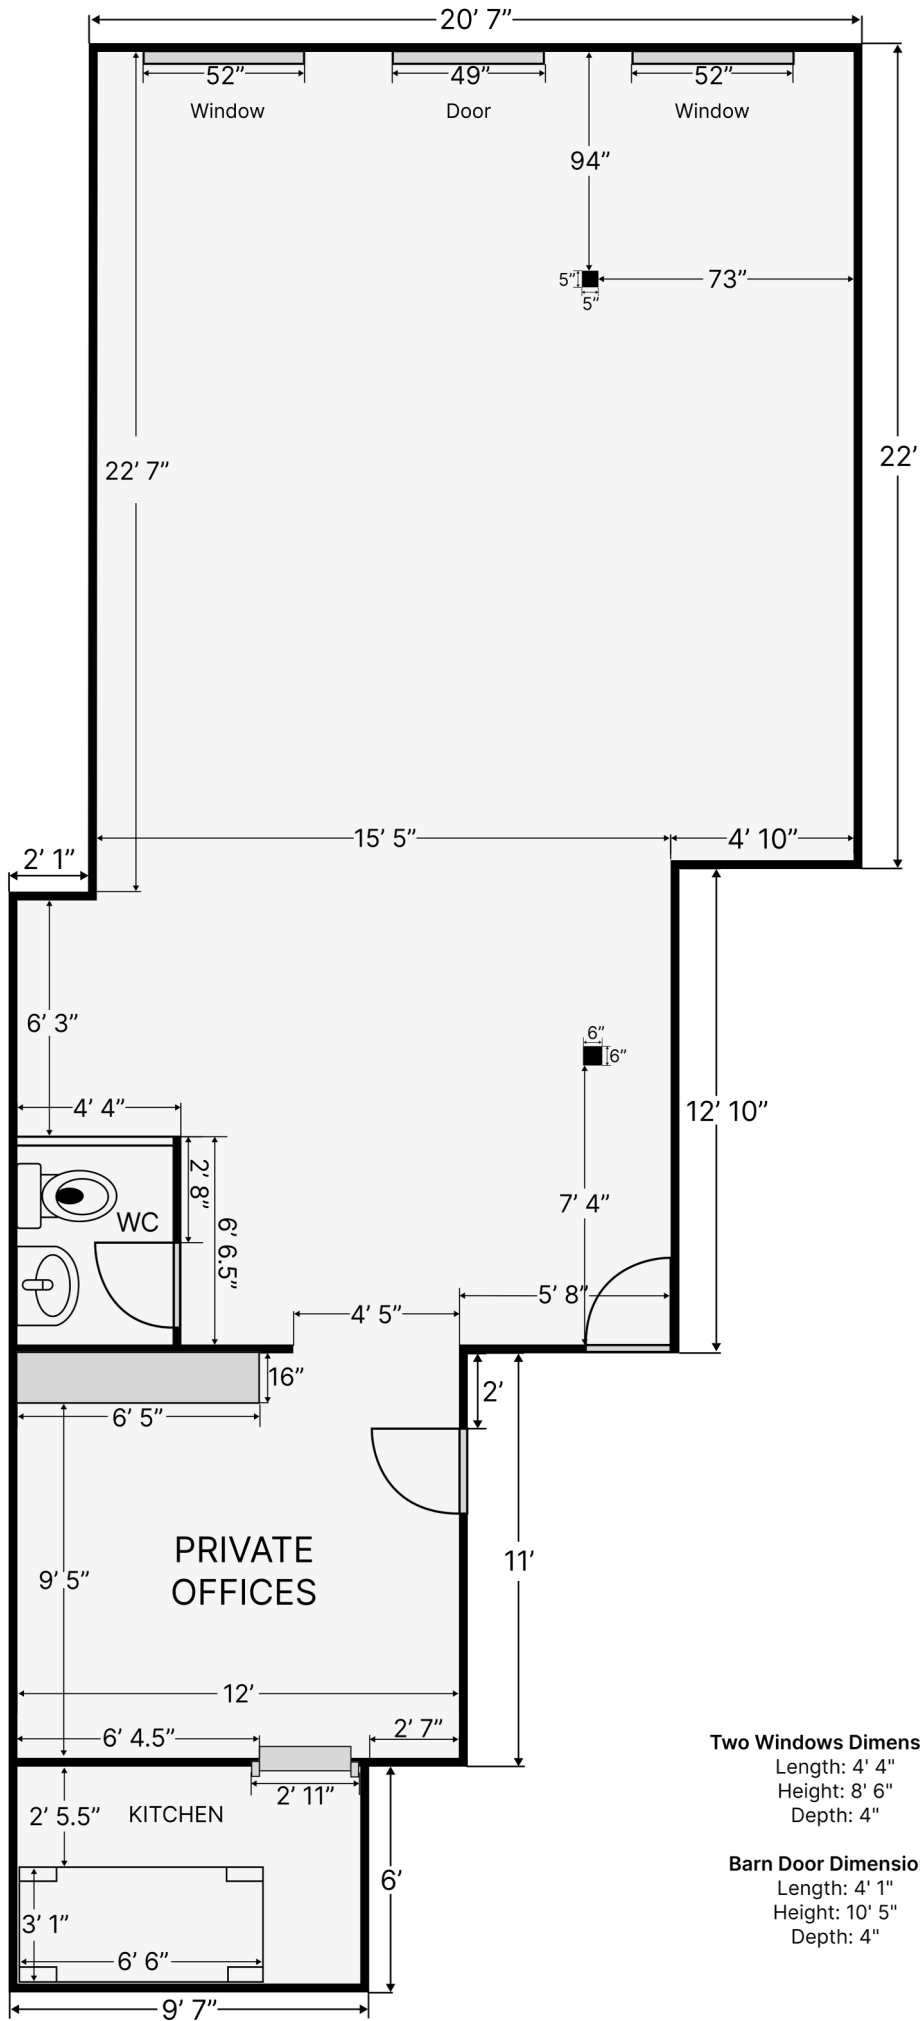

## THE LOFT AT **WHITE SPACE CHELSEA**

---

**The Loft** at White Space Chelsea offers a unique and adaptable space in the heart of NYC's Chelsea district, steeped in history and charm. Located at 532 West 25th Street, The Loft is situated on the spacious 2nd floor of a historic building once used for horse carriages and hay storage in the early 1900s. This rich past is reflected in its stunning architectural details, including a floor-to-ceiling barn door that opens directly onto bustling 25th Street. Whether you're planning a short-term event or an intimate gathering, The Loft combines old New York charm with modern functionality to create the perfect venue for your needs.

**Location:** 532 West 25th Street, 2nd floor, Chelsea, NYC

**Total Space:** 1,200 sq ft

**Ceiling Height:** 11.5 ft / Lofty, airy ambiance

**Capacity:** 75 standing, 50 seated

**Access:** Stairs only

**Flooring:** Light wood, whitewashed

**Nearby Parking:** Parking lot/structure available nearby

**Wall Finish:** Brick walls, white walls, whitewashed walls

**Two Windows Dimensions**

Length: 4' 4"  
 Height: 8' 6"  
 Depth: 4"

**Barn Door Dimensions**

Length: 4' 1"  
 Height: 10' 5"  
 Depth: 4"