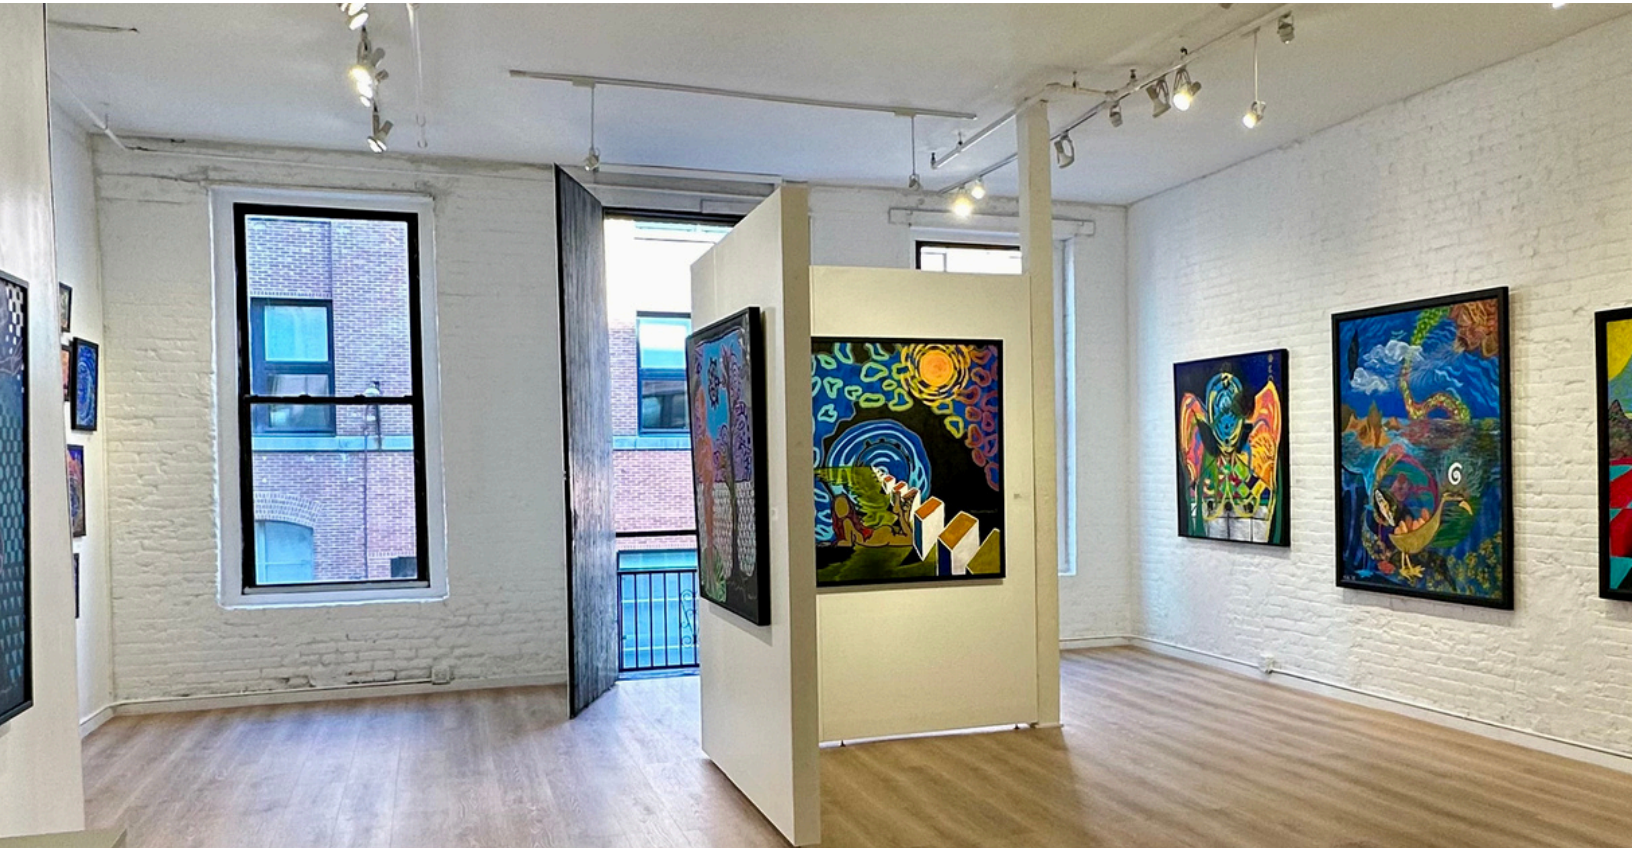

## THE LOFT AT **WHITE SPACE CHELSEA**

---

**The Loft** at White Space Chelsea offers a unique and adaptable space in the heart of NYC's Chelsea district, steeped in history and charm. Located at 532 West 25th Street, The Loft is situated on the spacious 2nd floor of a historic building once used for horse carriages and hay storage in the early 1900s. This rich past is reflected in its stunning architectural details, including a floor-to-ceiling barn door that opens directly onto bustling 25th Street. Whether you're planning a short-term event or an intimate gathering, The Loft combines old New York charm with modern functionality to create the perfect venue for your needs.

## GALLERY LAYOUT

---

**The Loft** offers a combination of historical charm and modern convenience, making it suitable for diverse event needs. It also works as a temporary office space, perfect for companies attending events at the nearby Javits Center.

**Location:** 532 West 25th Street, 2nd floor, Chelsea, NYC

**Total Space:** 1,200 sq ft

**Ceiling Height:** 11.5 ft / Lofty, airy ambiance

**Capacity:** 75 standing, 50 seated

**Access:** Stairs only

**Flooring:** Light wood, whitewashed

Mobile walls for additional display space

Artwork display: Option for rotating art on  
walls, removable on request