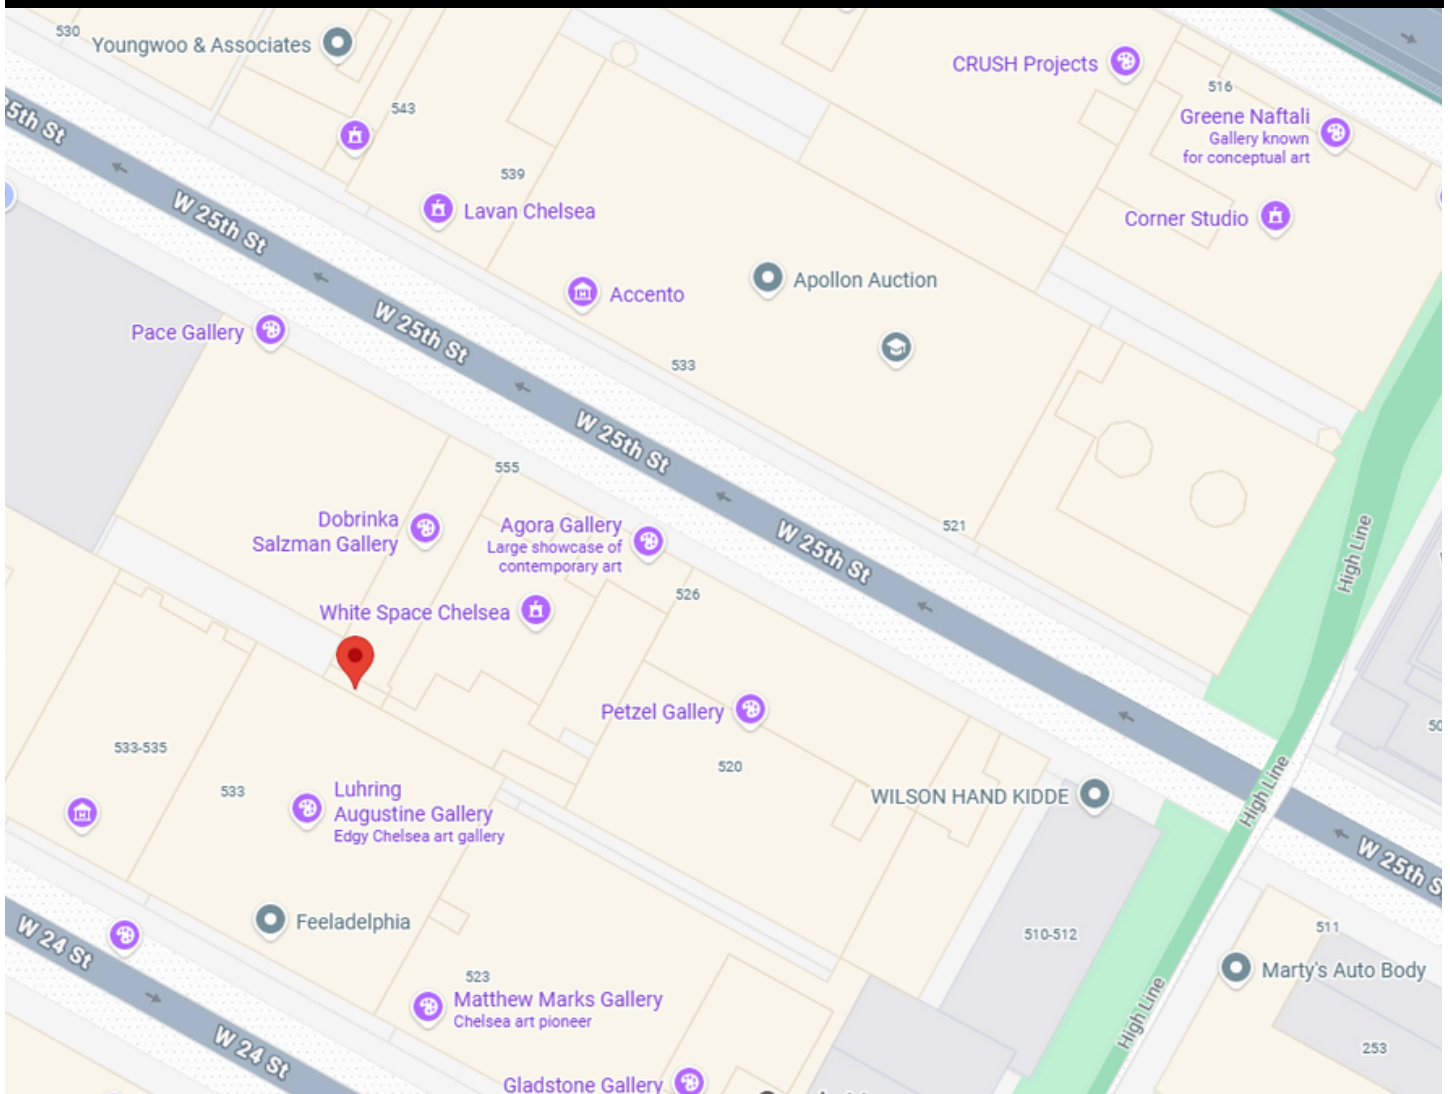

ADDRESS

532 West 25th Street,
New York, NY 10001

Subway information:

Trains. Get off at the 23rd street stop, exit at the 25th street exit, and walk 2 1/2 blocks west.

OPEN HOURS

By Appointment Only

Parking information:

We recommend using **ParkWhiz** to reserve your spot in advance.

CONTACT

info@whitespacechelsea.com
(646) 681-2265

532 W 25th St, New York, NY 10001

WHITE SPACE CHELSEA